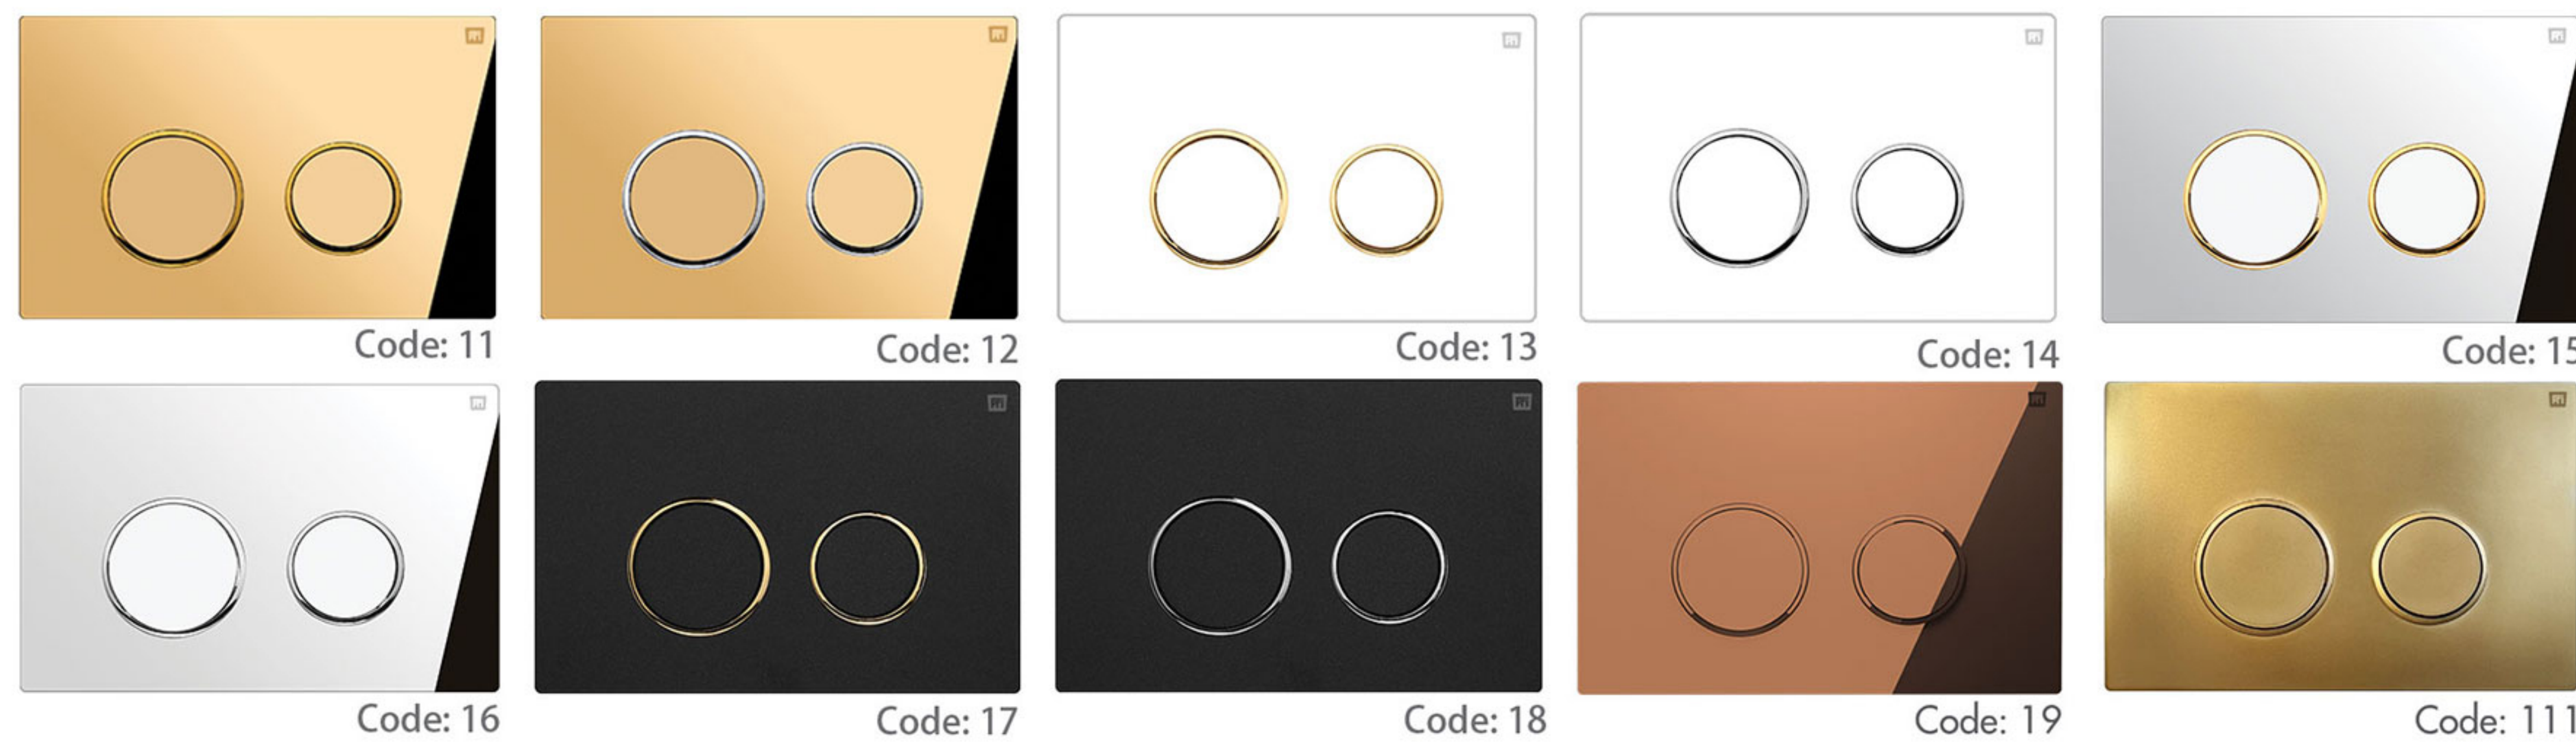

CIRCULAR

FLUSH PLATES | 10 - 20 SERIES

کلیدهای تخلیه توکار گرد - سری ۱۰ و ۲۰

10 | 20 Series flush plates bring a bit of whimsy to your bathroom with their simple, geometric look. A straight forward visual metaphor (small button for half flush, large button for full flush) makes them easy to use, even if you've never seen a flush plate before.

کلیدهای تخلیه سری ۱۰ و ۲۰ با طراحی مینیمال، تنوع را به سرویس بهداشتی شما می آورد. ظاهری ساده و کارا (کلید کوچک برای تخلیه کوتاه، کلید بزرگ برای تخلیه کامل) استفاده از فلاش تانک را حتی در صورت عدم آشنایی با کلید تخلیه دو زمانه آسان نموده است.

10 SERIES

20 SERIES