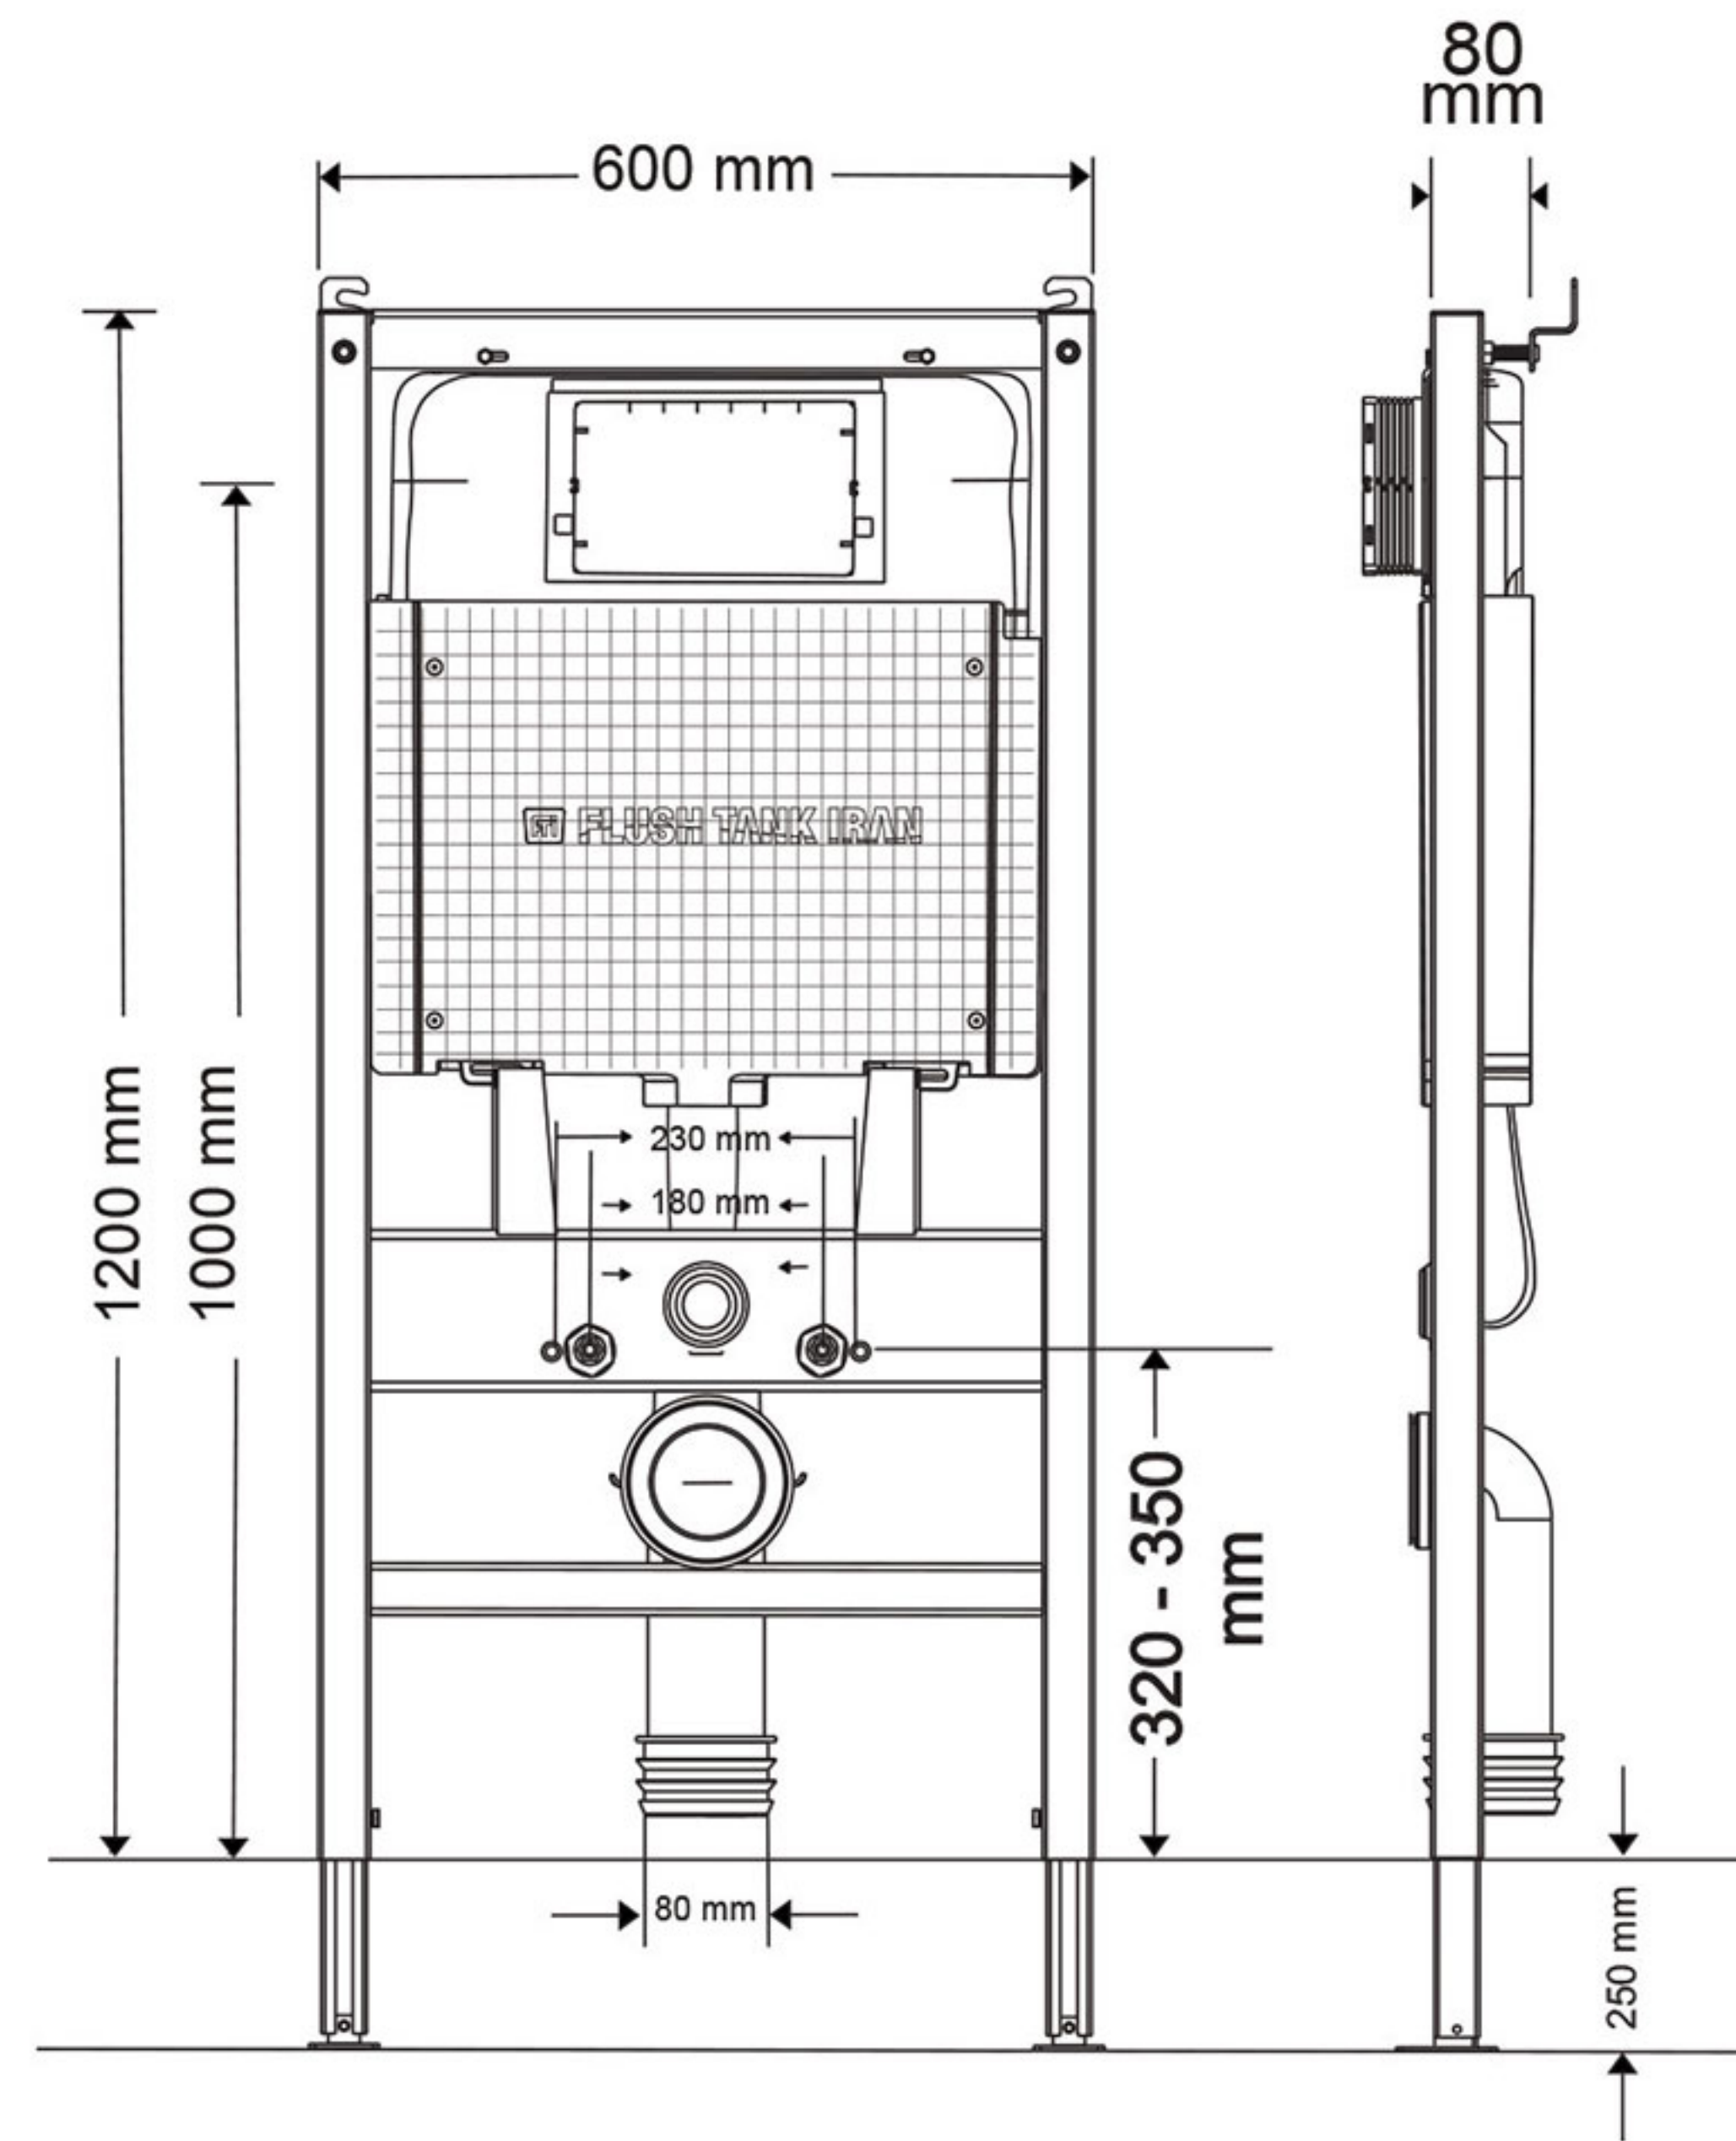

INFINITY

WALLHUNG CONCEALED SYSTEM

فلاش تانک توکار والهنگ مدل اینفینیتی