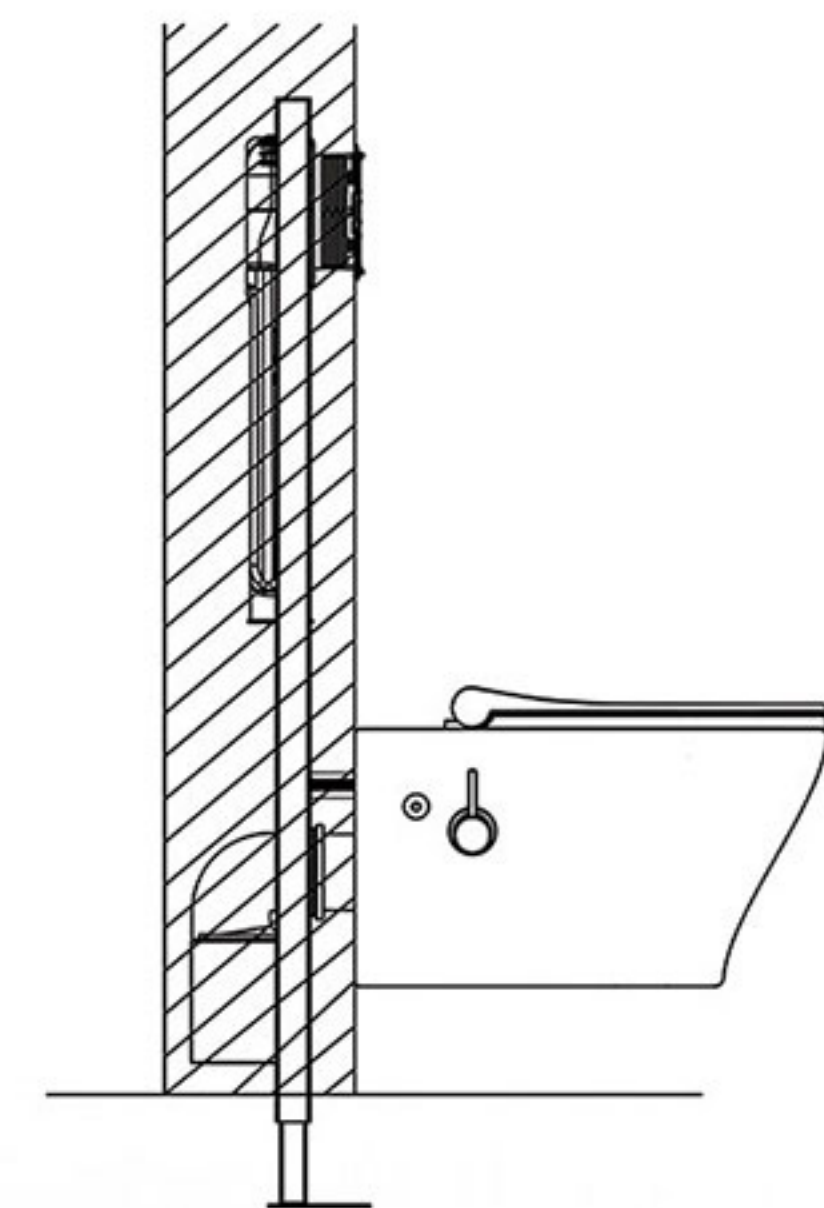

برای اطلاع از
طریق نصب
محصول بارکد را
اسکن کنید
Installation guide