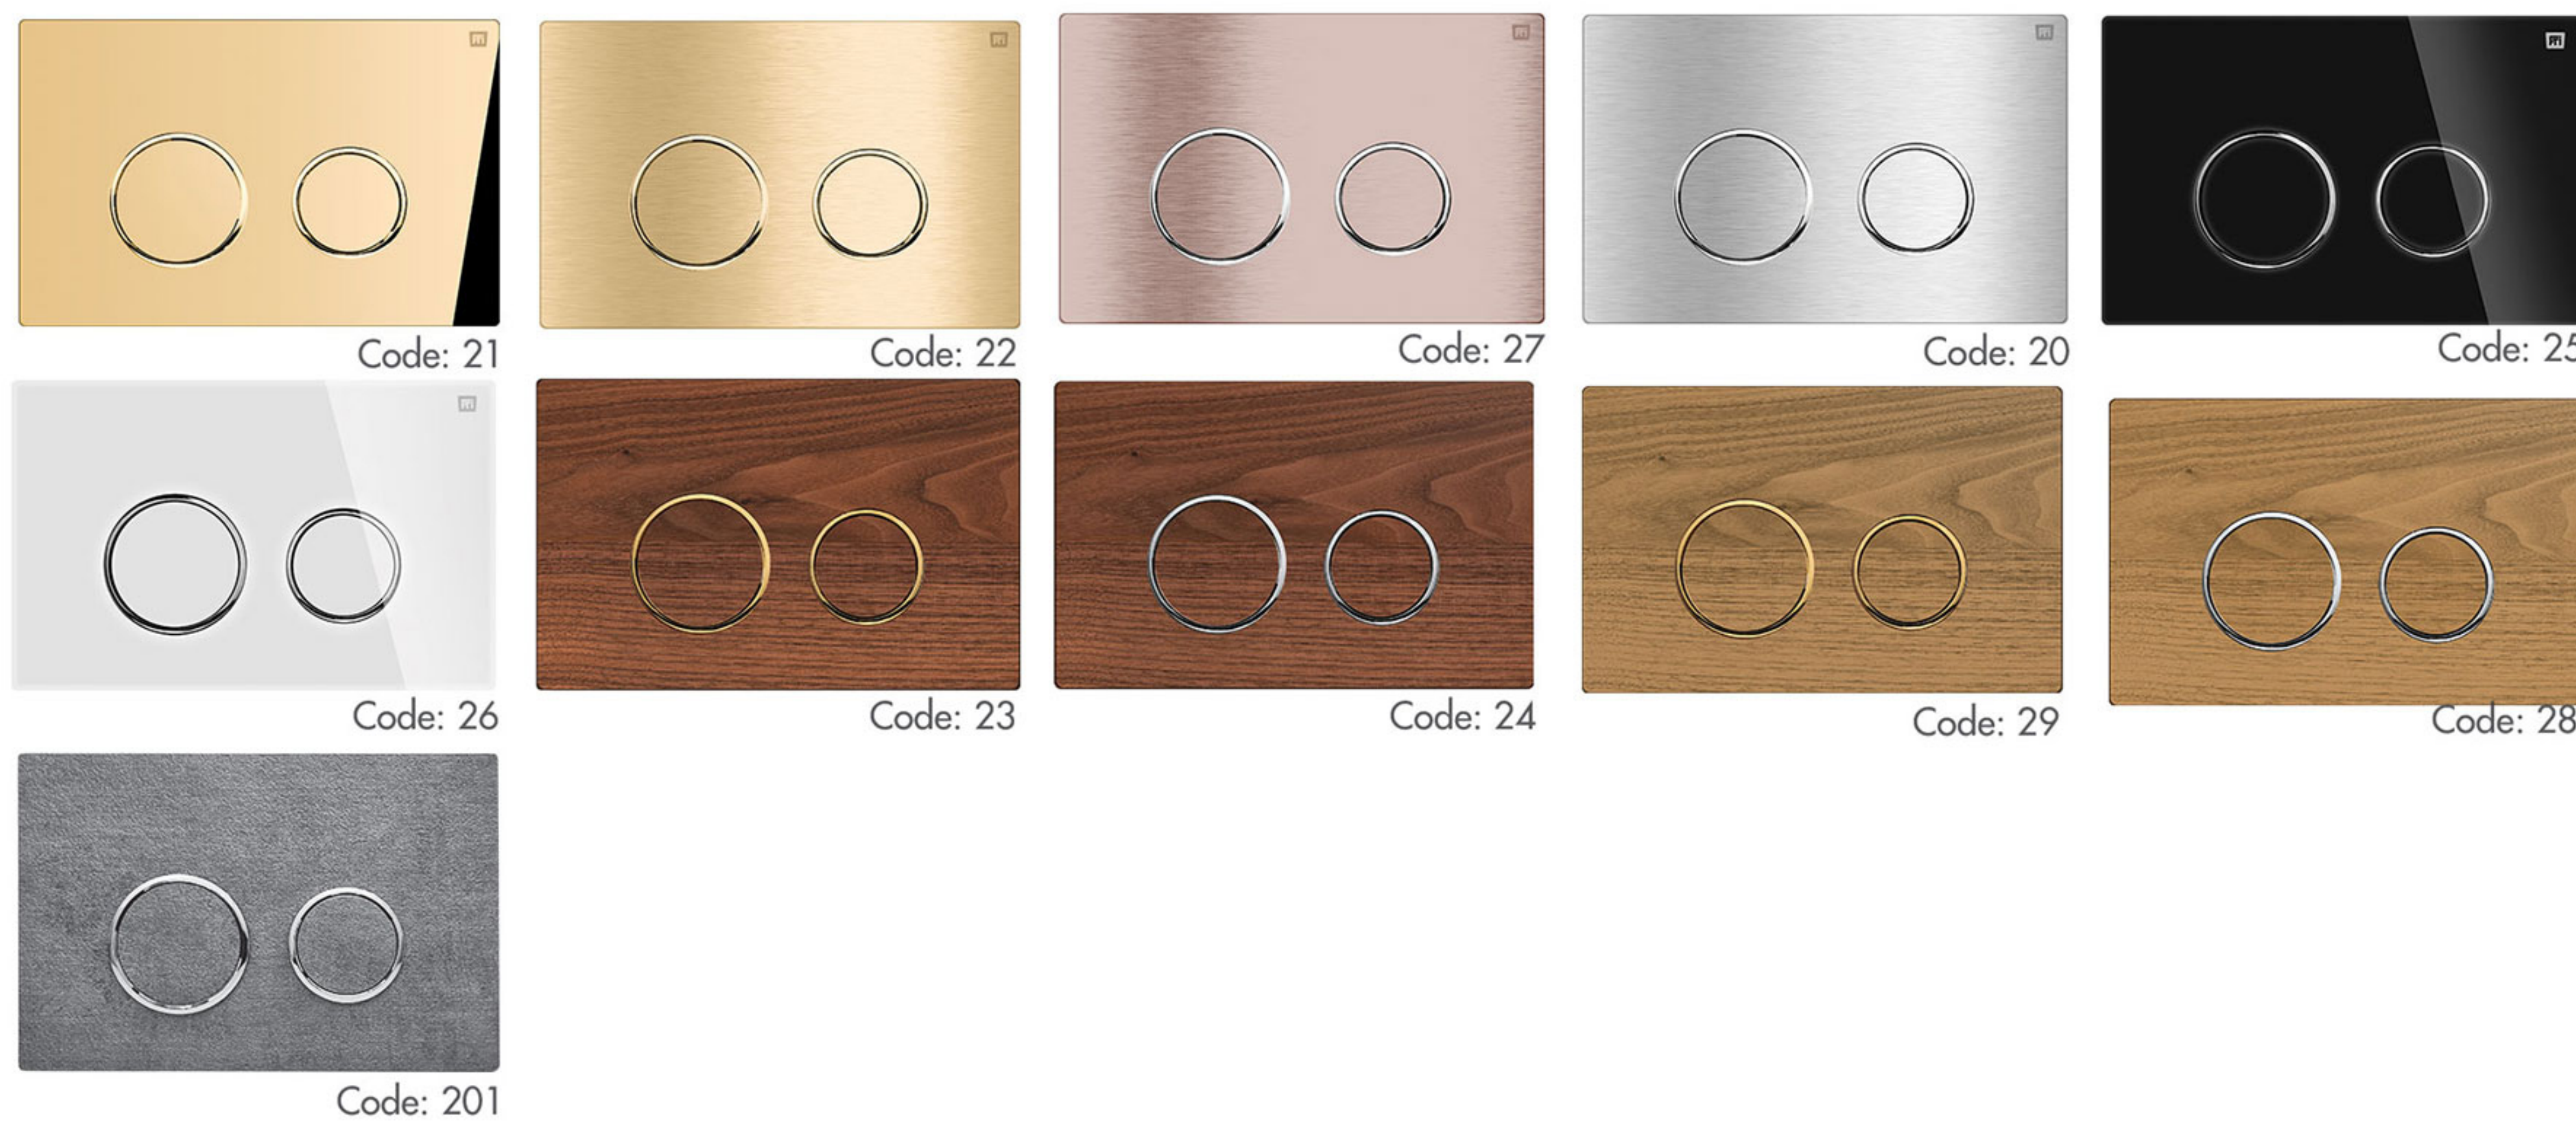

A TOUCH OF FUN

اندکی شور و هیجان