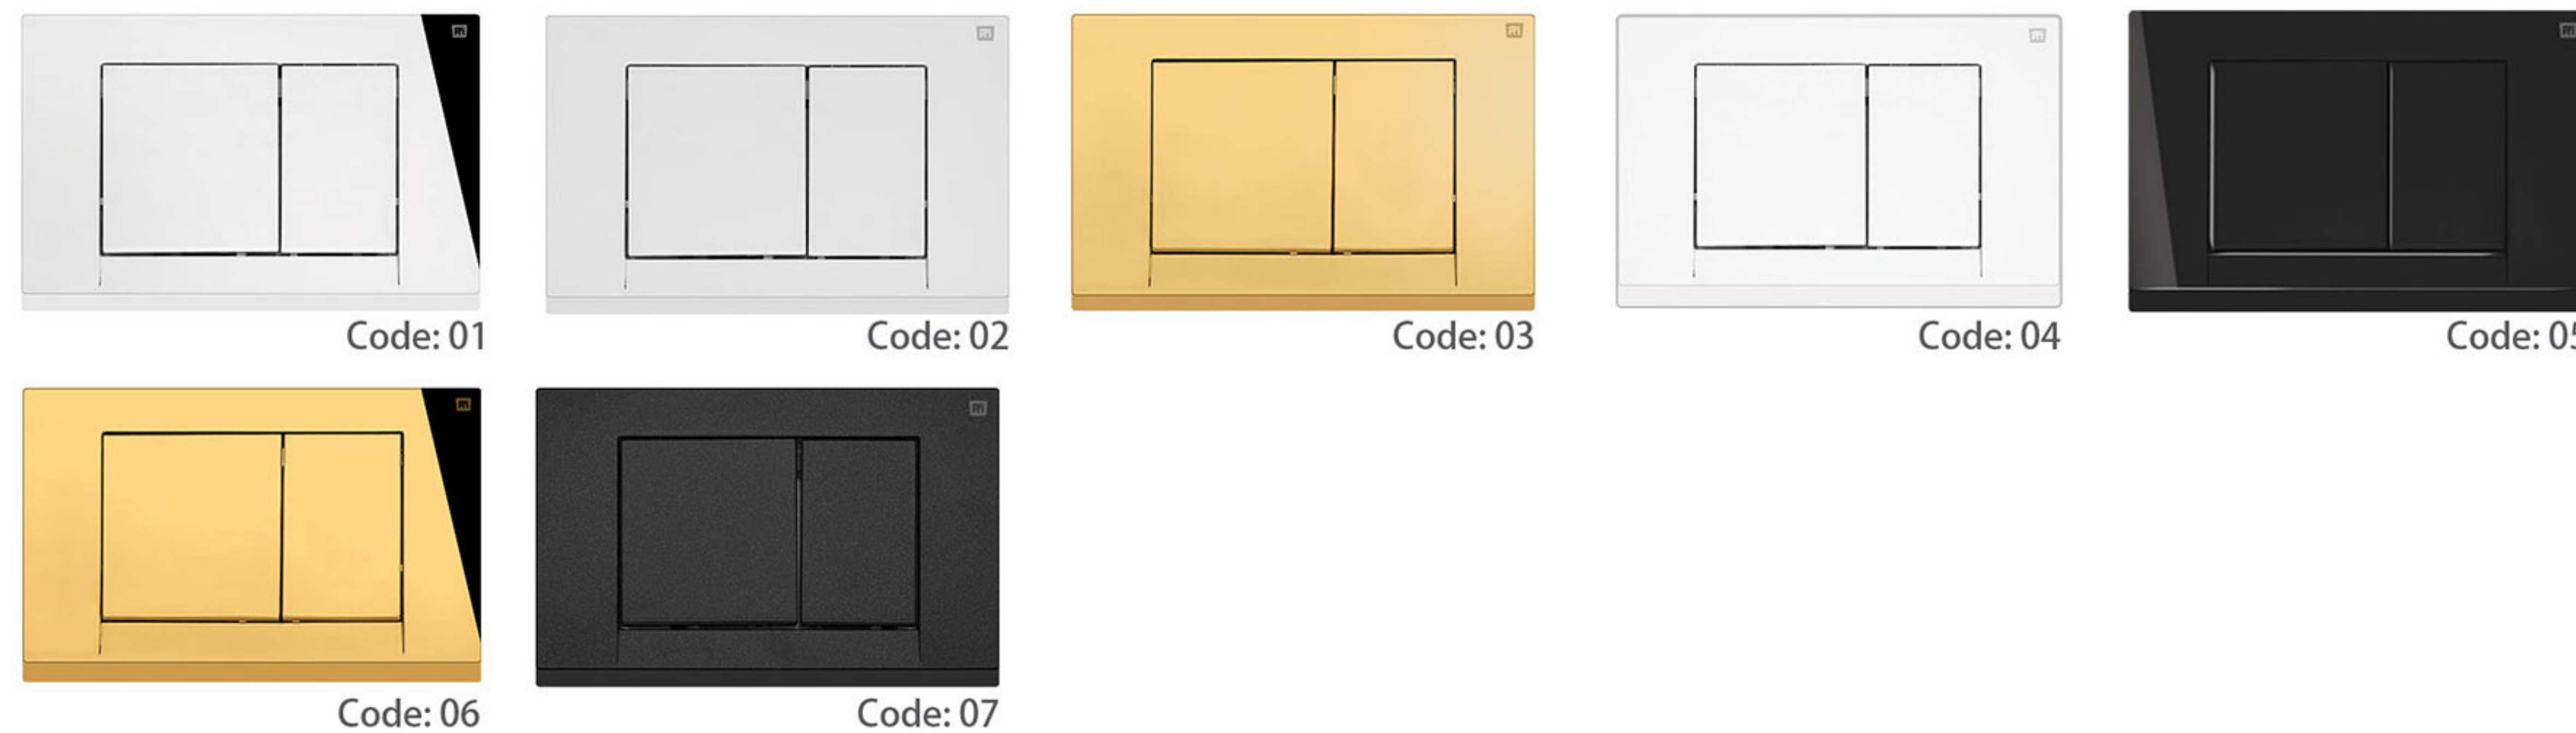

RECTANGULAR

FLUSH PLATES | 00 SERIES

کلیدهای تخلیه توکار چهارگوش - سری ۰۰

00 Series flush plates are fashionable yet affordable. All 00 series models feature large rectangular buttons for easy flushing. 00 series dual-flush models are molded in plastic and available in six finishes. Whichever you choose, 00 series makes it easy to hit the right flush every time.

کلیدهای سری ۰۰ کلیدهای شیک، با کیفیت و در عین حال با قیمتی مناسب هستند. تمام مدل‌های سری ۰۰ دارای دکمه‌های مستطیلی با ابعاد مناسب برای استفاده آسان اند. مدل‌های دوزمانه سری ۰۰ با مواد ABS و در شش طرح موجودند.

- 7 color / finishes options
  در ۷ طرح/رنگ متفاوت
- Water-saving dual-flush
  تخلیه دوزمانه کم مصرف
- High-quality molded ABS.
  مواد ABS تزریقی با کیفیت عالی

50 SERIES