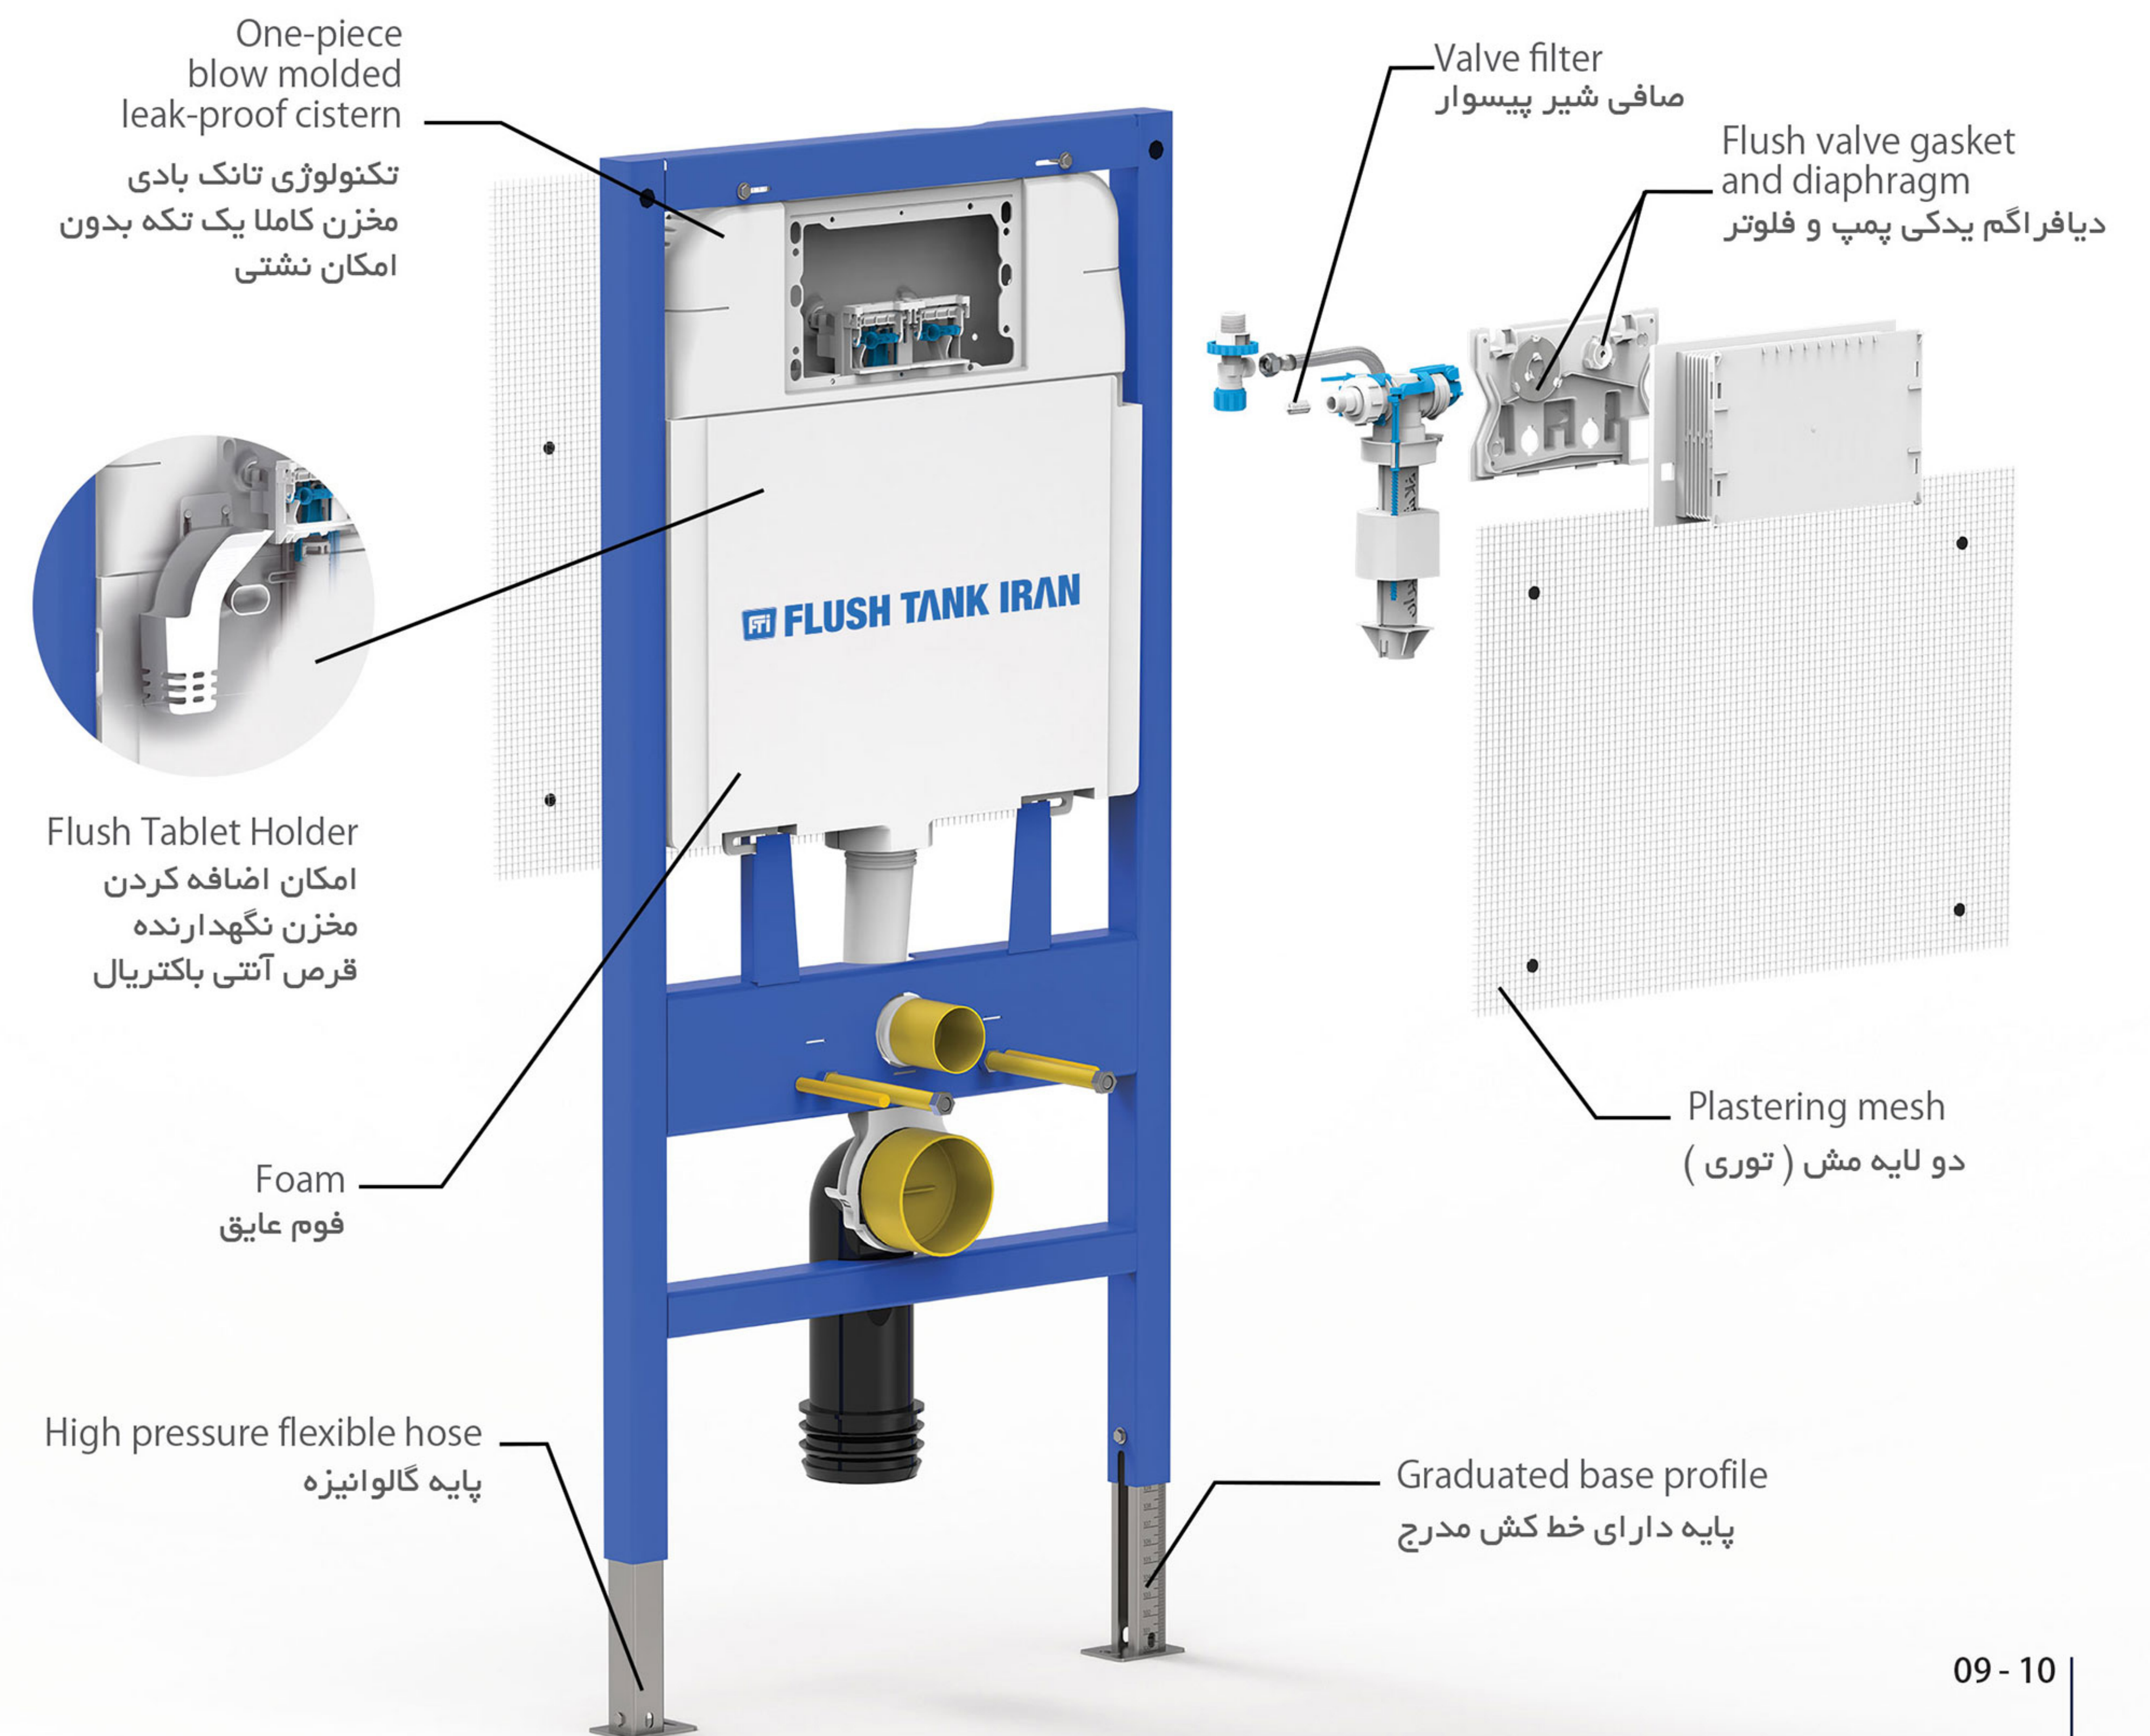

CONCEALED FLUSH SYSTEMS

فلاش تانک های توکار

LATEST UPDATES OF FTI CONCEALED FLUSH SYSTEMS

همگام با تکنولوژی روز دنیا

- → Completely flexible with construction of 125 cm, 113 cm
  استر اکچر با قابلیت تنظیم ارتفاع
- → Front Flush
  کلید تخلیه از جلو
- → Suitable for all Flush Plates
  متناسب با تمامی کلیدهای تخلیه
- → Suitable for all Flush Plates
  کلید تخلیه دو زمانه
- → Easy access to all internal components
  قابلیت دسترسی آسان به تمامی قطعات داخلی
- → Dual flush system
  سیستم تخلیه دو زمانه

FTI concealed cistern technology combines aesthetic beauty with reliability and water efficiency and stands for premium quality. Every one-piece blow molded cistern is leak tested for operational reliability and designed to maximize usable space in the bathroom and provide a better hygiene. When you buy from FTI, you buy from the first and biggest manufacturer of concealed cisterns in Iran which presents the cisterns in the infinity, smart space and touchless designs to match every style.

فلاش تانک ایران ترکیبی از زیبایی ظاهری، کیفیت عالی، صرفه حویی در مصرف آب و قابلیت اطمینان را در تکنولوژی فلاش تانک توکار خود عرضه کرد. تمامی مخزن های یک تکه برای اطمینان از عدم نشتی تست شده و برای حداکثر کردن فضا و افزایش بهداشت در سرویس های بهداشتی طراحی شده اند. شرکت فلاش تانک ایران با عرضه فلاش تانک های توکار در سه مدل اینفینیتی، اسمارت اسپیس و تاجلس به عنوان اولین و بزرگ ترین تولیدکننده فلاش تانک توکار در ایران، بهترین انتخاب است.