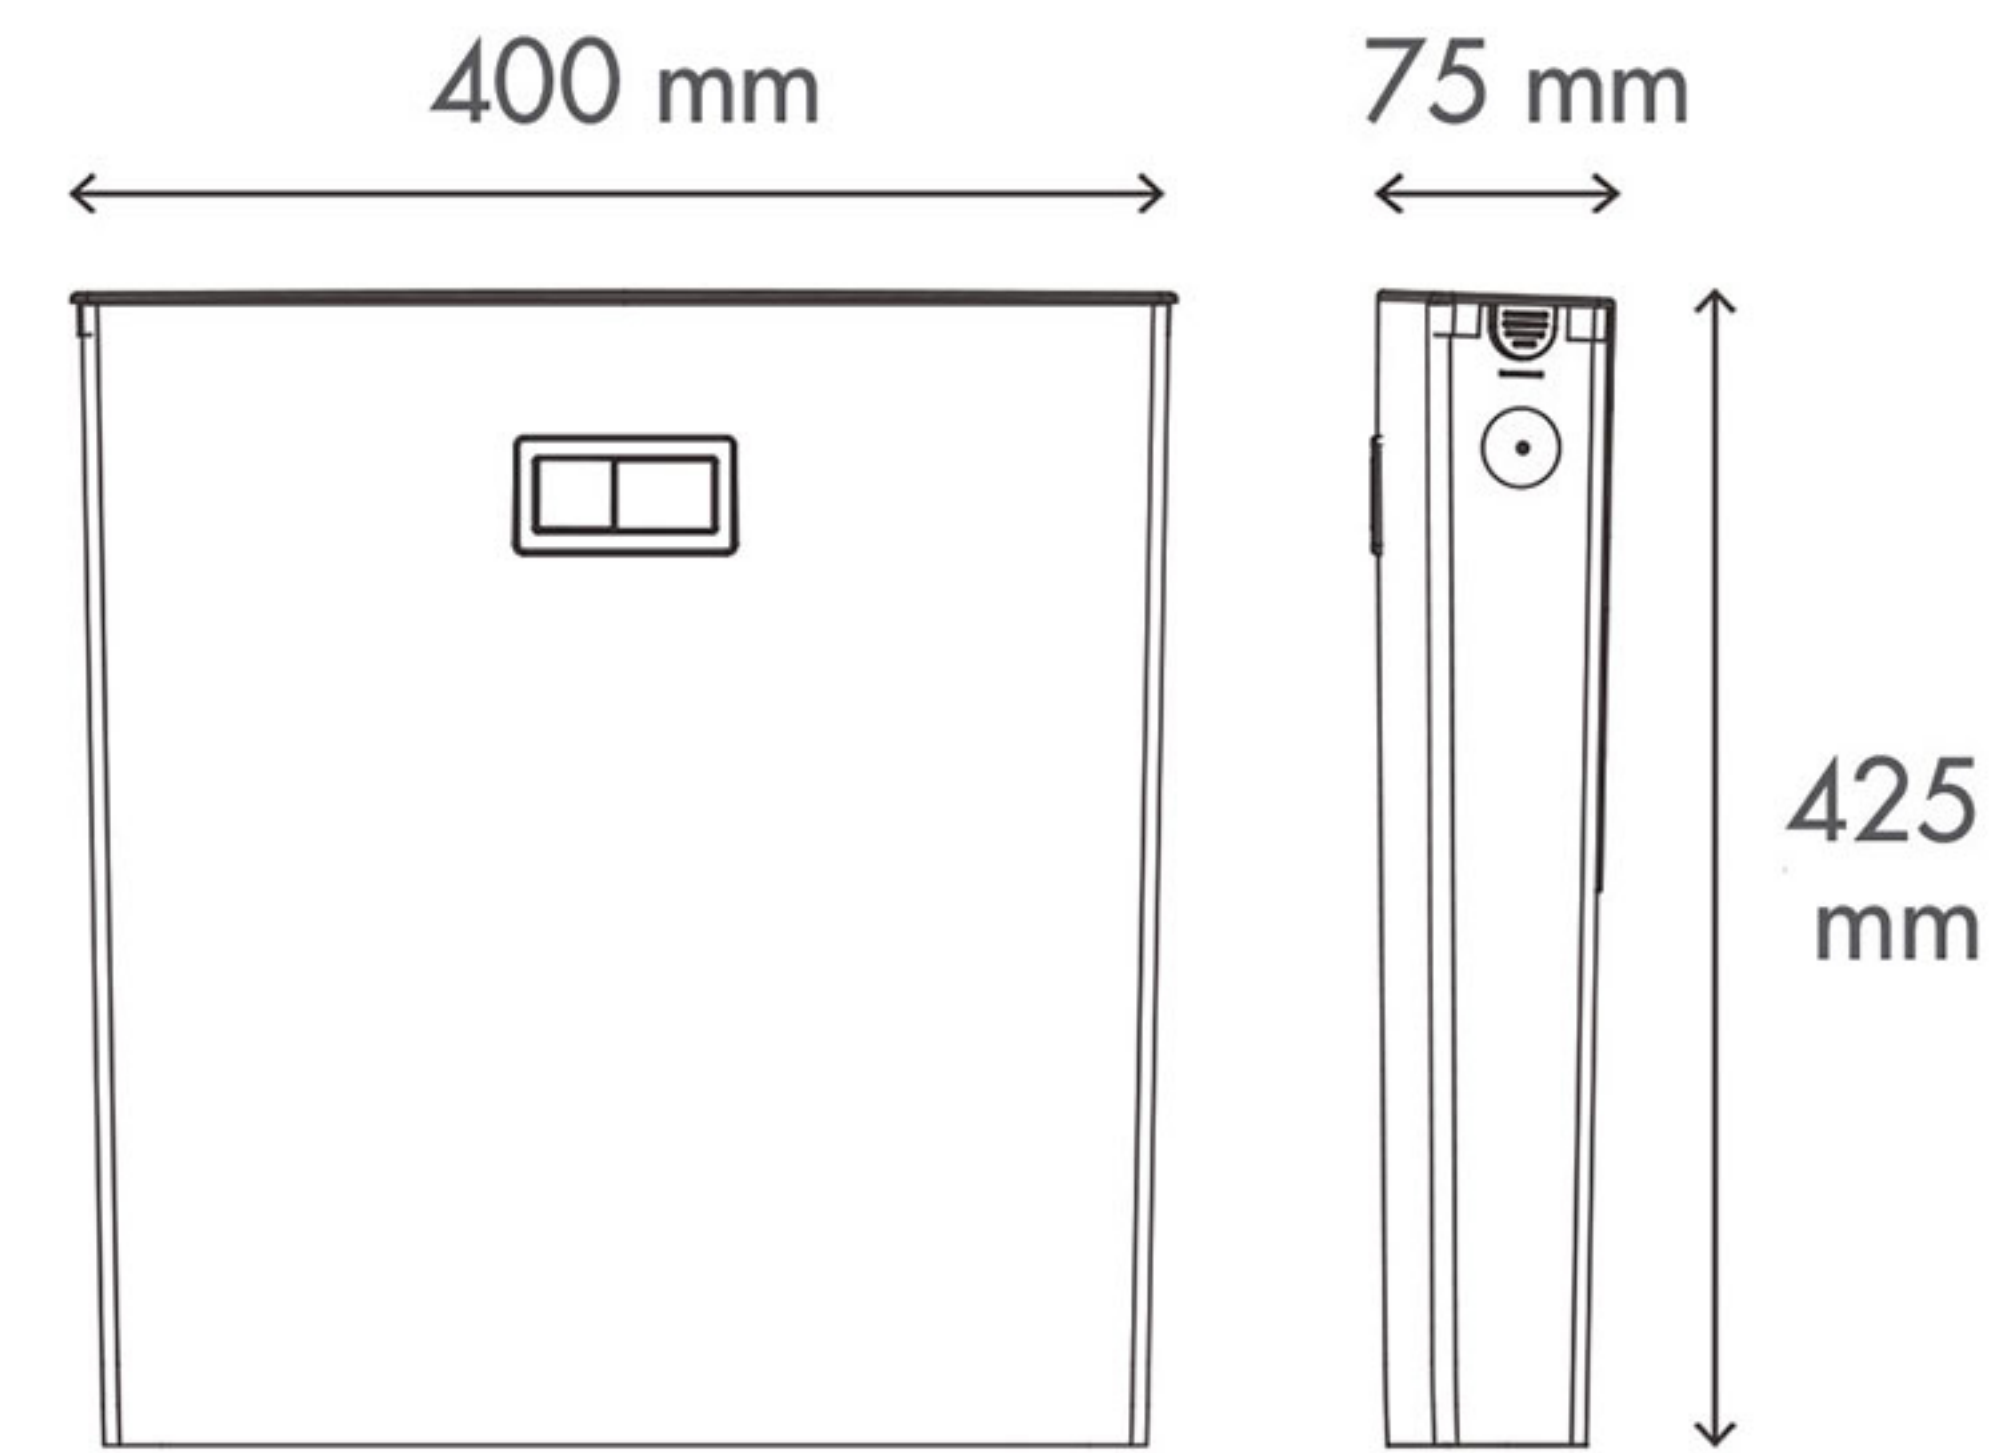

ULTRA SLIM FLUSH CISTERN

فلاش تانک روکار مدل اولترا اسلیم

Wide Range of Patterns
در طرح های متنوع

سایک

دات

ماربل سیلور

ماربل گلد